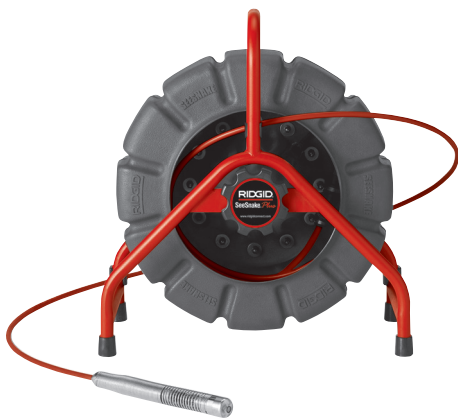

Mini SeeSnake® Plus