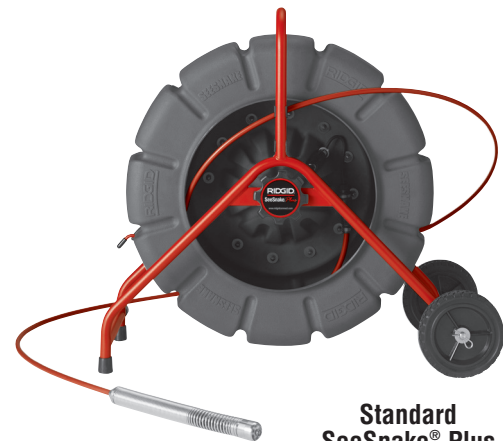

SeeSnake® CS10 Monitor

Digital Recording Monitor

The RIDGID® SeeSnake® CS10 Monitor combines RIDGID durability with the easiest to use Digital Recording Monitor in the industry. One touch recording allows you to record snapshots and video to a USB Thumbdrive, and then hand it directly to your customer.

www.RIDGIDConnect.com Screenshot

Recommended Reels

Catalog No.	Description	Weight		Std Pack
		lbs.	kg	
14053	200' Color Reel	53	24,1	1
14058	325' Color Reel	62	28,2	1
13988	200' Self-Leveling Color Reel	52	24,1	1
13998	325' Self-Leveling Color Reel	62	28,2	1
14063	200' Mini Color Reel	29	13,2	1
35183	100' microReel L100C w/Counter	10.3	4,7	1

Mini SeeSnake® Plus

SeeSnake® microReel

Standard SeeSnake® Plus (Self Leveling/Color)

Distributor

For the complete selection of the RIDGID product line, please refer to the Ridge Tool Catalog or www.RIDGID.com.